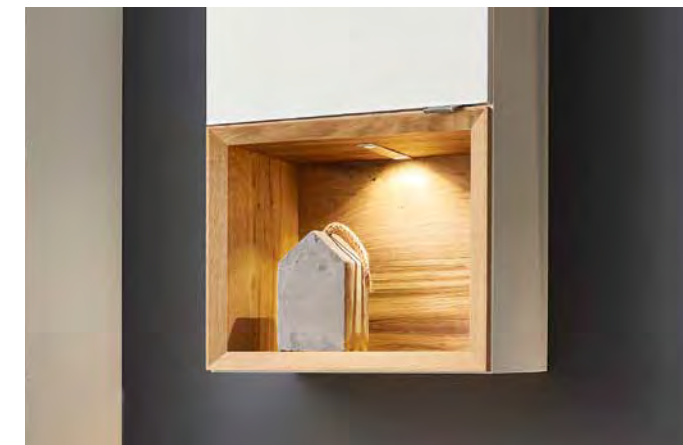

GANZ ENTSPANNT: LOWBOARDS MIT VERDECKTEM KABELMANAGEMENT UND VIEL STAURAUUM

LAI-D-BACK AND PRACTICAL: LOWBOARDS WITH HIDDEN CABLE MANAGEMENT AND LOTS OF STORAGE SPACE

ANDIAMO HOME erfüllt Wohnwünsche und ganz besondere Hingucker bilden die offenen Fächer: Sie sind in Eiche oder Colorado Nussbaum ausgeführt und umlaufend ästhetisch abgeschrägt. Optional sind auch graue Parsolglastüren lieferbar. Mit LEDs ausgeleuchtet wird ANDIAMO HOME am Abend zum Inbegriff einer neuen Wohnlichkeit, die alle Sinne anspricht.

ANDIAMO HOME fulfils dreams of stylish living, especially with its open compartments as an eye-catcher: made of oak or Colorado walnut and aesthetically manufactured with an attractive bevel, they are also available with Parsol glass doors in grey. Illuminated by LED lights in the evenings, ANDIAMO HOME becomes the embodiment of a new, modern style of cosiness that appeals to all senses.

Kombination AH10-3703L: BHT 300/175/53 cm • Lack kristallweiß matt, Eiche rustico hell geölt
Recommendation AH10-3703L: WHD 300/175/53 cm • Lacquered crystal white matt, Oak rustico light oiled finish